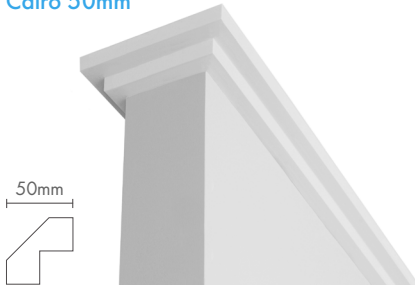

CAIRO

Cairo 50mm

Cairo 75mm

Cairo 100mm

Create the sensation of height and space in any room with Cairo's clean crisp angles and defined stepped design. Cairo's aesthetically striking profile can be used across a diverse range of décors, especially lending itself toward modern interiors. Cairo is available in 2, 3 and 4 step profiles.

SYDNEY

Sydney 90mm

With its combination of smooth curves and straight lines, Sydney is a stunning 90mm decorative cornice that adds style and elegance to any room. Sydney exemplifies a classic timeless look suitable for a broad selection of interior types.