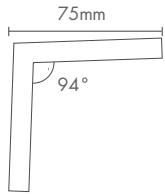

CAIRO

Cairo 50mm

Cairo 75mm

Cairo 100mm

Create the sensation of height and space in any room with Cairo's clean crisp angles and defined stepped design. Cairo's aesthetically striking profile can be used across a diverse range of décors, especially lending itself toward modern interiors. Cairo is available in 2, 3 and 4 step profiles.

LINEAR

Linear 75mm

Linear is at the forefront of contemporary design. Characterised by its minimal architectural lines, the stylish 75mm square edge profile is a perfect complement for modern residential interiors.