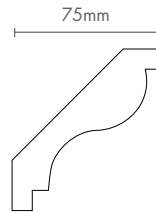

CAIRO

Cairo 50mm

Cairo 75mm

Cairo 100mm

Create the sensation of height and space in any room with Cairo's clean crisp angles and defined stepped design. Cairo's aesthetically striking profile can be used across a diverse range of décors, especially lending itself toward modern interiors. Cairo is available in 2, 3 and 4 step profiles.

LINEAR

Linear 75mm

Linear is at the forefront of contemporary design. Characterised by its minimal architectural lines, the stylish 75mm square edge profile is a perfect complement for modern residential interiors.

MANLY

Manly 75mm

A stylish fresh appearance, Manly offers a decorative touch with an understated smooth contour – combining to make a clean, flawless statement. Well suited for most ceiling heights as well as a majority of interiors.

SYDNEY

Sydney 90mm

With its combination of smooth curves and straight lines, Sydney is a stunning 90mm decorative cornice that adds style and elegance to any room. Sydney exemplifies a classic timeless look suitable for a broad selection of interior types.