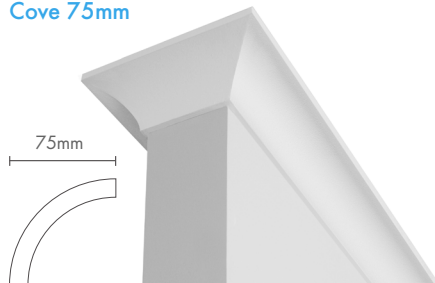

MANLY

Manly 75mm

A stylish fresh appearance, Manly offers a decorative touch with an understated smooth contour – combining to make a clean, flawless statement. Well suited for most ceiling heights as well as a majority of interiors.

SYDNEY

Sydney 90mm

With its combination of smooth curves and straight lines, Sydney is a stunning 90mm decorative cornice that adds style and elegance to any room. Sydney exemplifies a classic timeless look suitable for a broad selection of interior types.

NEW YORK

New York 90mm

The clean, straight lines and sleek curves of New York combine understated elegance with a modern edge. This stylish 90mm profile adds an element of refinement, sophistication and space to a room, minus the exclusive price tag.

SHEETROCK® COVE

Cove 55mm

Cove 75mm

Cove 90mm

Its classic clean lines and consistent profiles make SHEETROCK® Cove the perfect choice for a wide range of residential interiors. Conveniently available in a choice of 55mm, 75mm and 90mm profiles, it is designed to complement different ceiling heights and room proportions.