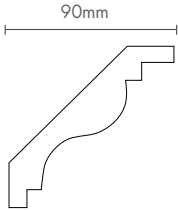

LINEAR

Linear 75mm

Linear is at the forefront of contemporary design. Characterised by its minimal architectural lines, the stylish 75mm square edge profile is a perfect complement for modern residential interiors.

MANLY

Manly 75mm

A stylish fresh appearance, Manly offers a decorative touch with an understated smooth contour – combining to make a clean, flawless statement. Well suited for most ceiling heights as well as a majority of interiors.

SYDNEY

Sydney 90mm

With its combination of smooth curves and straight lines, Sydney is a stunning 90mm decorative cornice that adds style and elegance to any room. Sydney exemplifies a classic timeless look suitable for a broad selection of interior types.

NEW YORK

New York 90mm

The clean, straight lines and sleek curves of New York combine understated elegance with a modern edge. This stylish 90mm profile adds an element of refinement, sophistication and space to a room, minus the exclusive price tag.