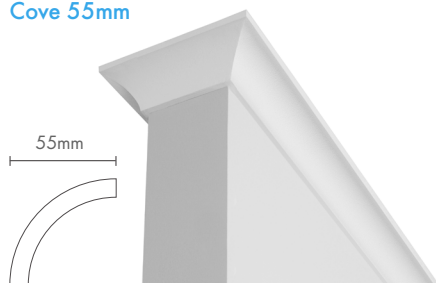

MANLY

Manly 75mm

A stylish fresh appearance, Manly offers a decorative touch with an understated smooth contour – combining to make a clean, flawless statement. Well suited for most ceiling heights as well as a majority of interiors.

SYDNEY

Sydney 90mm

With its combination of smooth curves and straight lines, Sydney is a stunning 90mm decorative cornice that adds style and elegance to any room. Sydney exemplifies a classic timeless look suitable for a broad selection of interior types.

NEW YORK

New York 90mm

The clean, straight lines and sleek curves of New York combine understated elegance with a modern edge. This stylish 90mm profile adds an element of refinement, sophistication and space to a room, minus the exclusive price tag.

SHEETROCK® COVE

Cove 55mm

Cove 75mm

Cove 90mm

Its classic clean lines and consistent profiles make SHEETROCK® Cove the perfect choice for a wide range of residential interiors. Conveniently available in a choice of 55mm, 75mm and 90mm profiles, it is designed to complement different ceiling heights and room proportions.