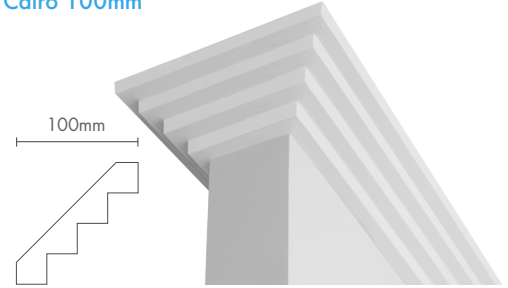

CAIRO

Cairo 50mm

Cairo 75mm

Cairo 100mm

Create the sensation of height and space in any room with Cairo's clean crisp angles and defined stepped design. Cairo's aesthetically striking profile can be used across a diverse range of décors, especially lending itself toward modern interiors. Cairo is available in 2, 3 and 4 step profiles.

LINEAR

Linear 75mm

Linear is at the forefront of contemporary design. Characterised by its minimal architectural lines, the stylish 75mm square edge profile is a perfect complement for modern residential interiors.

SYDNEY

Sydney 90mm

With its combination of smooth curves and straight lines, Sydney is a stunning 90mm decorative cornice that adds style and elegance to any room. Sydney exemplifies a classic timeless look suitable for a broad selection of interior types.