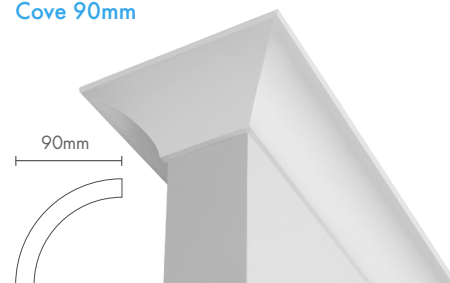

MANLY

Manly 75mm

A stylish fresh appearance, Manly offers a decorative touch with an understated smooth contour – combining to make a clean, flawless statement. Well suited for most ceiling heights as well as a majority of interiors.

SYDNEY

Sydney 90mm

With its combination of smooth curves and straight lines, Sydney is a stunning 90mm decorative cornice that adds style and elegance to any room. Sydney exemplifies a classic timeless look suitable for a broad selection of interior types.

NEW YORK

New York 90mm

The clean, straight lines and sleek curves of New York combine understated elegance with a modern edge. This stylish 90mm profile adds an element of refinement, sophistication and space to a room, minus the exclusive price tag.

SHEETROCK® COVE

Cove 55mm

Cove 75mm

Cove 90mm

Its classic clean lines and consistent profiles make SHEETROCK® Cove the perfect choice for a wide range of residential interiors. Conveniently available in a choice of 55mm, 75mm and 90mm profiles, it is designed to complement different ceiling heights and room proportions.