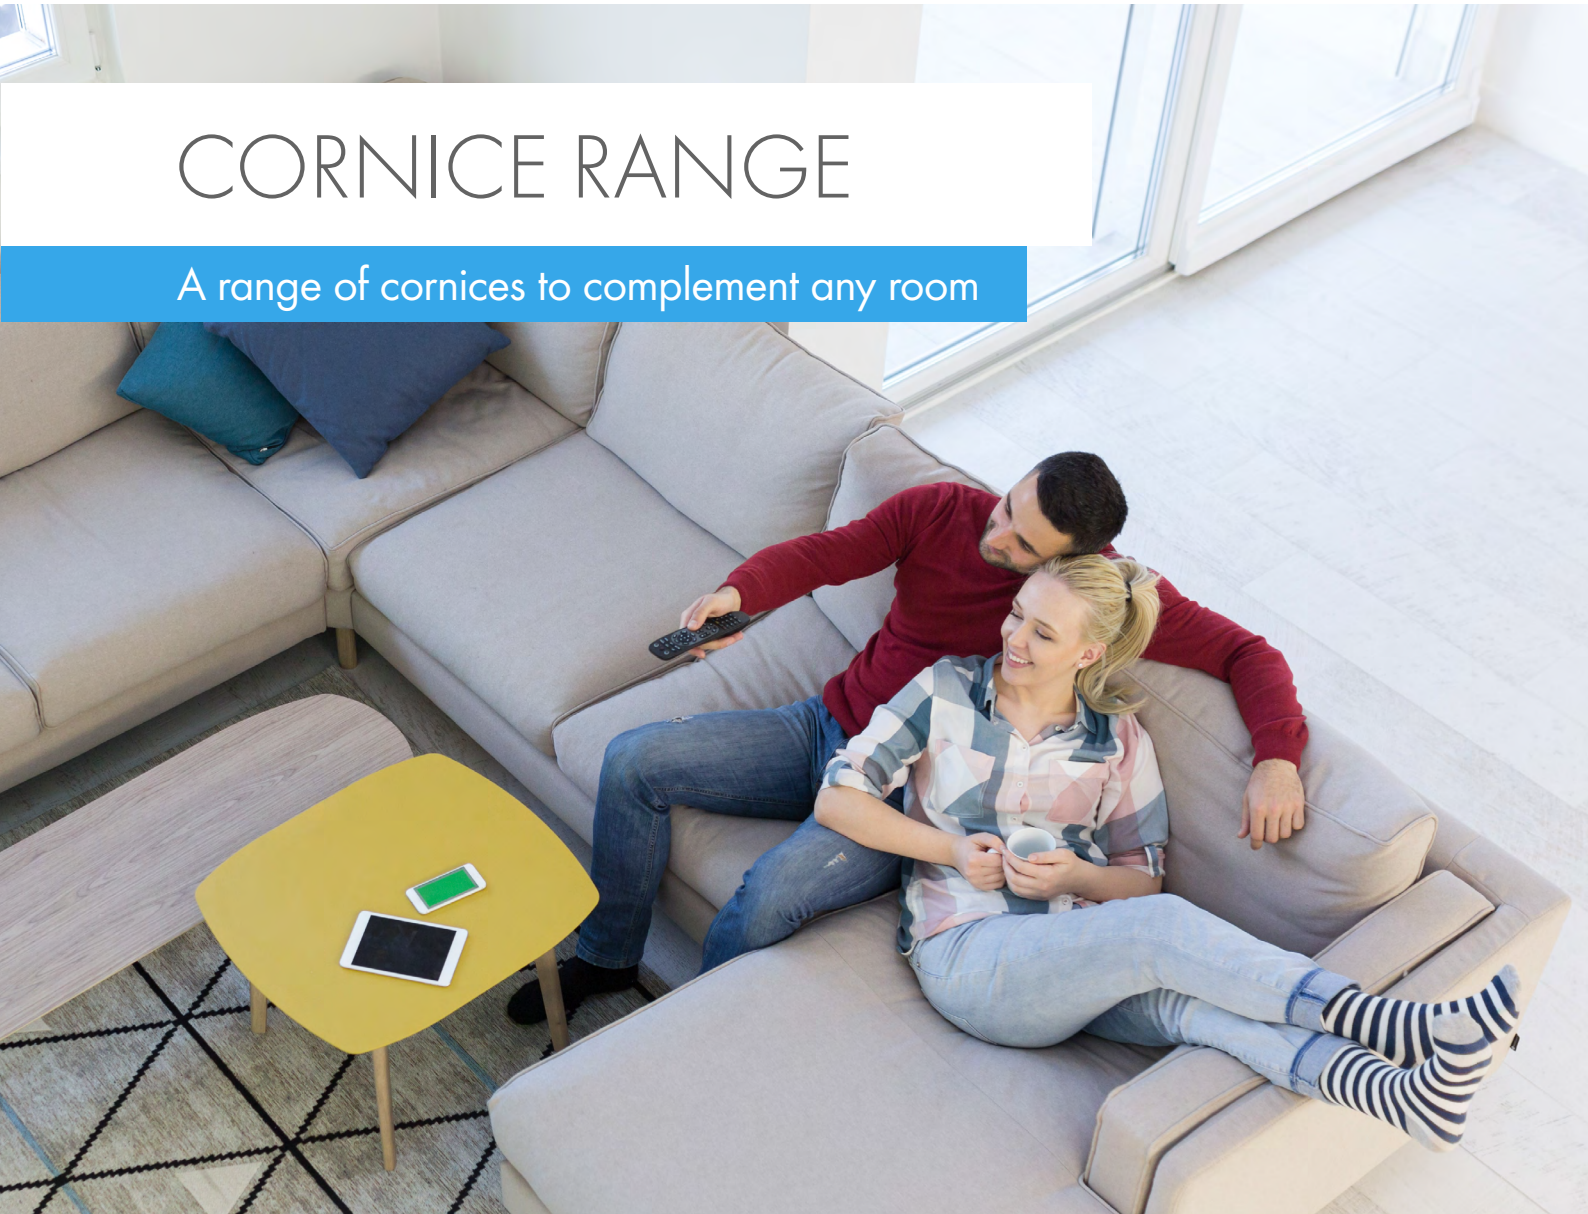

KNAUF

CORNICE RANGE

A range of cornices to complement any room