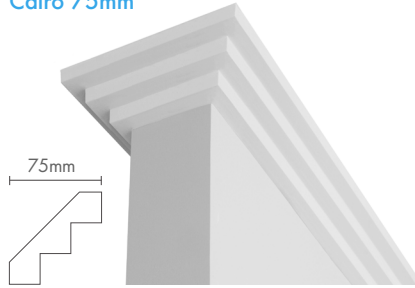

CAIRO

Cairo 50mm

Cairo 75mm

Cairo 100mm

Create the sensation of height and space in any room with Cairo's clean crisp angles and defined stepped design. Cairo's aesthetically striking profile can be used across a diverse range of décors, especially lending itself toward modern interiors. Cairo is available in 2, 3 and 4 step profiles.

SYDNEY

Sydney 90mm

With its combination of smooth curves and straight lines, Sydney is a stunning 90mm decorative cornice that adds style and elegance to any room. Sydney exemplifies a classic timeless look suitable for a broad selection of interior types.